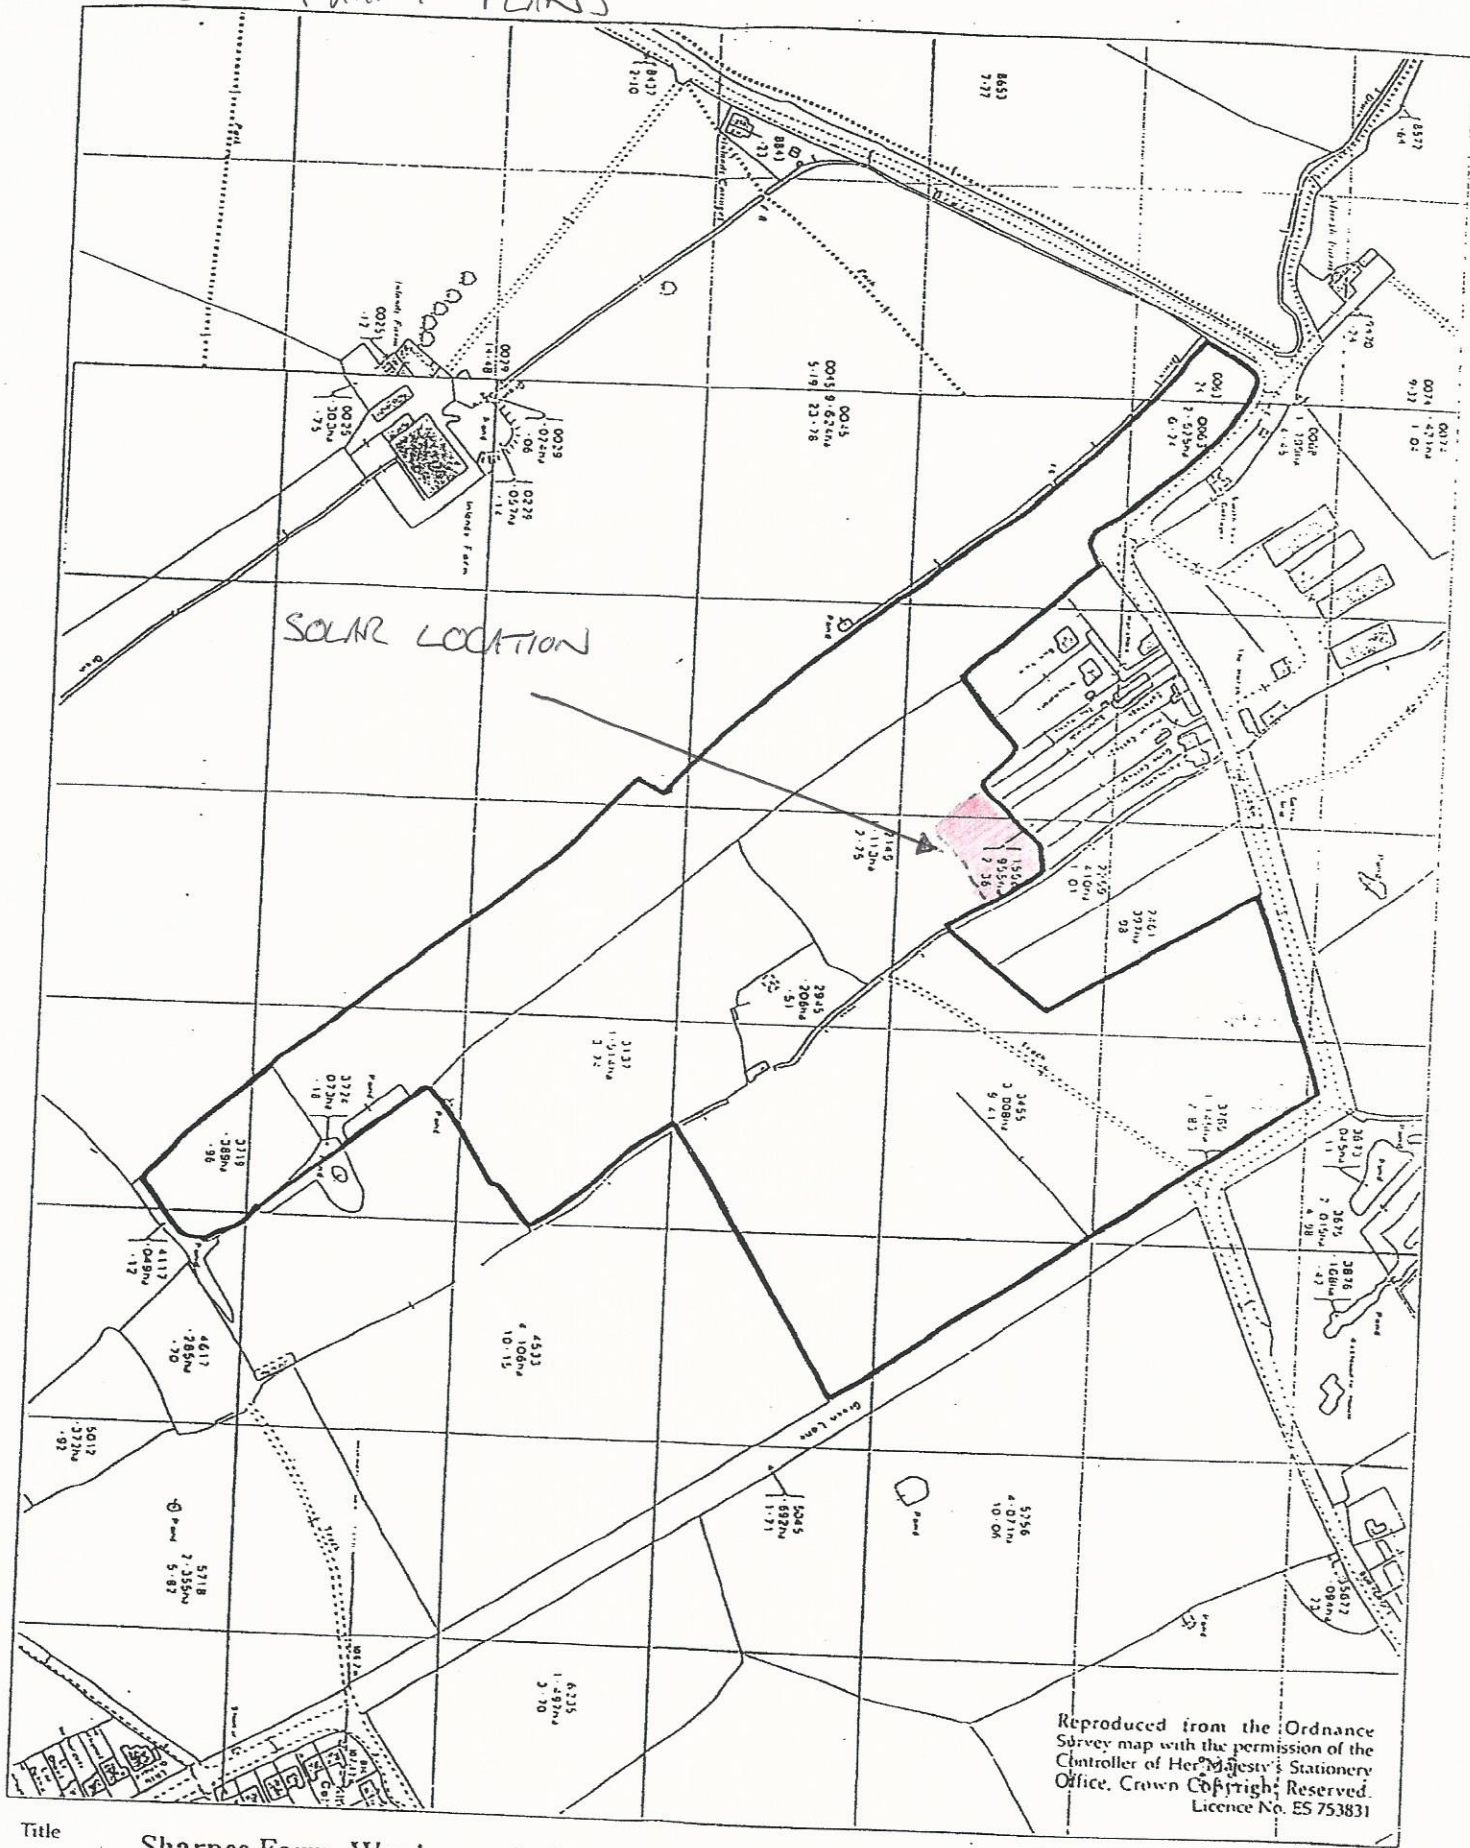

SOLAR FARM PLANS

Reproduced from the Ordnance Survey map with the permission of the Controller of Her Majesty's Stationery Office. Crown Copyright Reserved. Licence No. ES 753831

Title **Sharpes Farm, Wanborough, Swindon, Wiltshire**

Scale	Not to scale
Date	2014 2015
Plan No.	A 470

Published for the purpose of identification only and although believed to be correct its accuracy is not guaranteed. It is expressly excluded from all contracts.